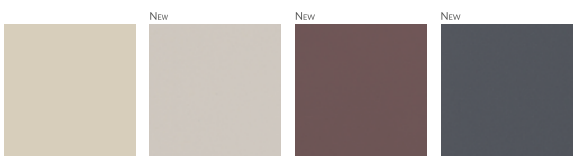

T15
TELA OPACO
TELA

T20
WHITE GREY

T17
AÇAÍ MATT

T19
BRITISH GREY